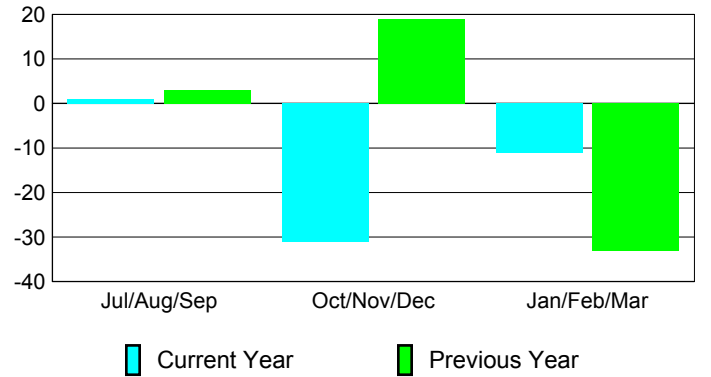

Comparison of Membership Gain/Loss

Current Year Compared to the Previous Year