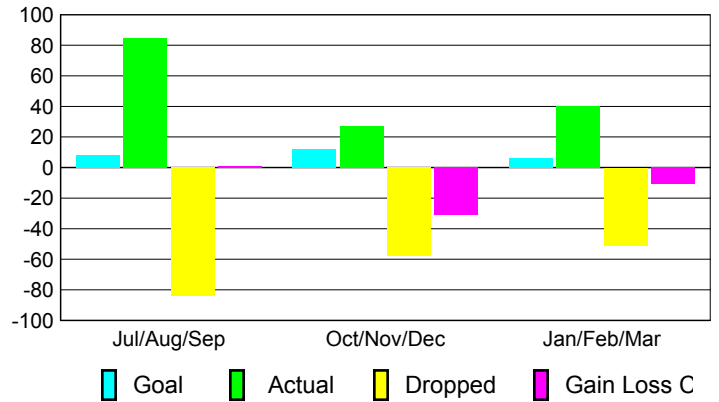

Membership Results 2008-2009

Goal, New, Dropped, Gain/Loss