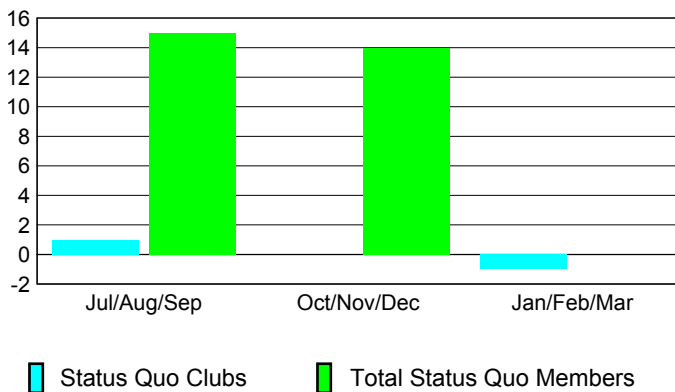

### Clubs 2007-2008

Month	New Club Goal	Actual New Clubs	Actual Dropped Clubs	Gain/Loss of Clubs	Gain/Loss of Clubs
Jul/Aug/Sep	0	0	0	0	0
Oct/Nov/Dec	0	0	0	0	-2
Jan/Feb/Mar	1	0	0	0	0
<b>Totals</b>	<b>1</b>	<b>0</b>	<b>0</b>	<b>0</b>	<b>-2</b>

### Club Results 2008-2009

Goal, New, Dropped, Gain/Loss

### Comparison of Club Gain/Loss

Current Year Compared to the Previous Year

### YTD Status Quo Clubs 2008-2009

Status Quo Clubs Compared to Status Quo Members